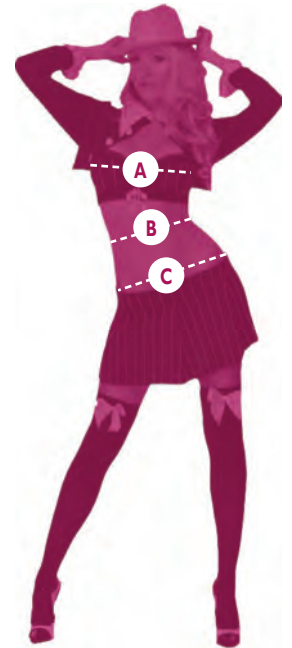

Clothing and Footwear Guide

LADY'S CLOTHING SIZE GUIDE

UK	6		8-10		12-14		16-18		20-22	
US	4		6-8		10-12		14-16		18-20	
EURO	32-34		36-38		40-42		44-46		48-50	
UNIT	INCH	CM	INCH	CM	INCH	CM	INCH	CM	INCH	CM
BUST A	32½-33½	81-85	34½-35	88-90	37-38½	94-98	40-42	102-107	44-46	112-117
WAIST B	24-25	60-64	26½-27½	67-70	29-30½	75-77	32-34	81-86	36-38	91-97
HIP C	34½-35½	86-90	37-38	94-97	39½-41	100-104	42½-44½	108-113	47-49	119-124

LADY'S FOOTWEAR SIZE GUIDE

UK	2	3	4	5	6	7	8
US	4	5	6	7	8	9	10
EURO	35	36	37	38	39	40	41

MEN'S CLOTHING SIZE GUIDE

SIZE	MEDIUM		LARGE		EXTRA LARGE	
UNIT	INCH	CM	INCH	CM	INCH	CM
CHEST A	38-40	97-102	42-44	107-112	46-48	117-122
WAIST B	32-34	81-86	36-38	91-97	40-42	102-107
INSIDE LEG C	34½	83	33	84	33½	84

MEN'S FOOTWEAR SIZE GUIDE

UK	6	7	8	9	10	11	12
US	7	8	9	10	11	12	13
EURO	39	41	42	43	44	45	46

CHILDREN'S CLOTHING SIZE GUIDE

SIZE	SMALL		MEDIUM		LARGE	
AGE	4-6		7-9		10-12	
UNIT	LBS	KILOS	LBS	KILOS	LBS	KILOS
WEIGHT	33-45	16-20	55-73	25-33	74-100	34-45
UNIT	INCH	CM	INCH	CM	INCH	CM
CHEST A	23-35	58-64	27-28½	69-72	30-31½	76-80
WAIST B	21½-22½	54-57	23½-24½	60-62	25½-26½	64-67
HEIGHT C	46-51	115-128	52-57	130-143	58-63	145-158