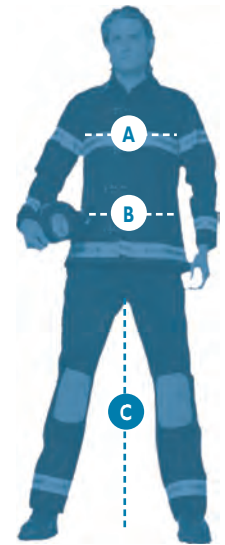

Clothing and Footwear Guide

LADY'S CLOTHING SIZE GUIDE

UK	6		8-10		12-14		16-18		20-22	
US	4		6-8		10-12		14-16		18-20	
EURO	32-34		36-38		40-42		44-46		48-50	
UNIT	INCH	CM	INCH	CM	INCH	CM	INCH	CM	INCH	CM
BUST A	32½-33½	81-85	34½-35	88-90	37-38½	94-98	40-42	102-107	44-46	112-117
WAIST B	24-25	60-64	26½-27½	67-70	29-30½	75-77	32-34	81-86	36-38	91-97
HIP C	34½-35½	86-90	37-38	94-97	39½-41	100-104	42½-44½	108-113	47-49	119-124

LADY'S FOOTWEAR SIZE GUIDE

UK	2	3	4	5	6	7	8
US	4	5	6	7	8	9	10
EURO	35	36	37	38	39	40	41

MEN'S CLOTHING SIZE GUIDE

SIZE	MEDIUM		LARGE		EXTRA LARGE	
UNIT	INCH	CM	INCH	CM	INCH	CM
CHEST A	38-40	97-102	42-44	107-112	46-48	117-122
WAIST B	32-34	81-86	36-38	91-97	40-42	102-107
INSIDE LEG C	34½	83	33	84	33½	84

MEN'S FOOTWEAR SIZE GUIDE

UK	6	7	8	9	10	11	12
US	7	8	9	10	11	12	13
EURO	39	41	42	43	44	45	46

CHILDREN'S CLOTHING SIZE GUIDE

SIZE	SMALL		MEDIUM		LARGE	
AGE	4-6		7-9		10-12	
UNIT	LBS	KILOS	LBS	KILOS	LBS	KILOS
WEIGHT	33-45	16-20	55-73	25-33	74-100	34-45
UNIT	INCH	CM	INCH	CM	INCH	CM
CHEST A	23-35	58-64	27-28½	69-72	30-31½	76-80
WAIST B	21½-22½	54-57	23½-24½	60-62	25½-26½	64-67
HEIGHT C	46-51	115-128	52-57	130-143	58-63	145-158